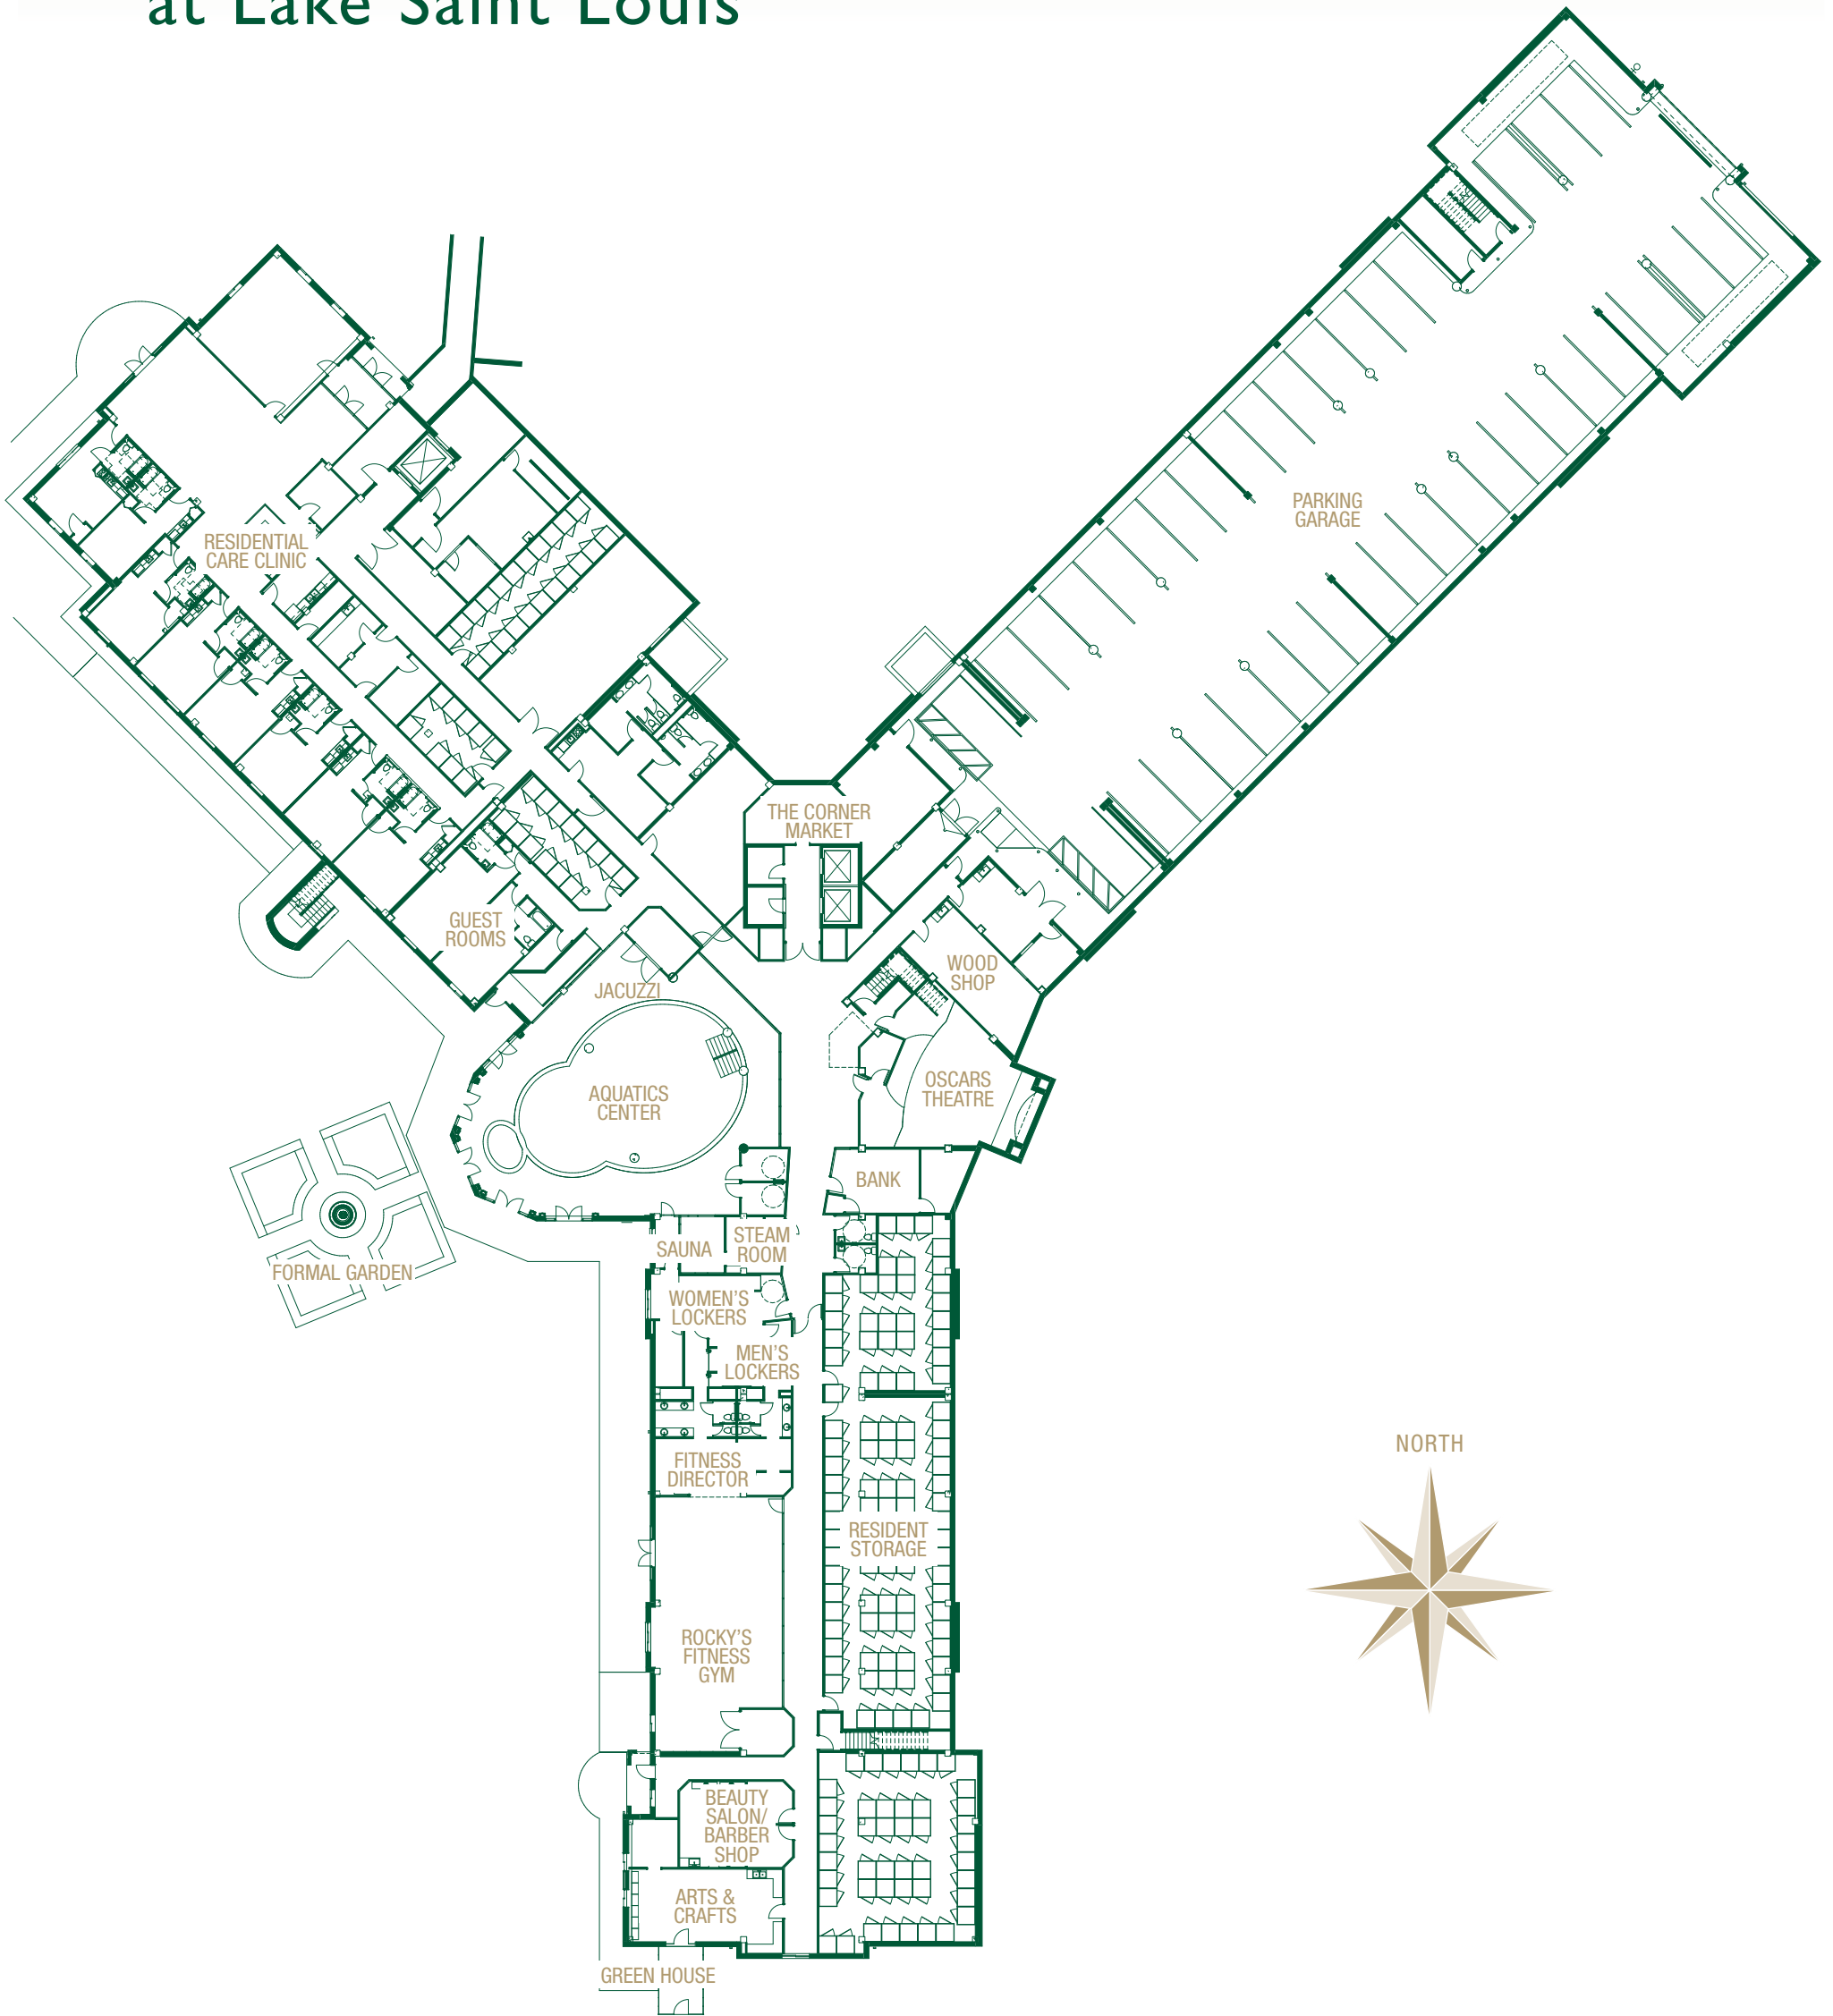

Chateau

at Lake Saint Louis

Terrace Level