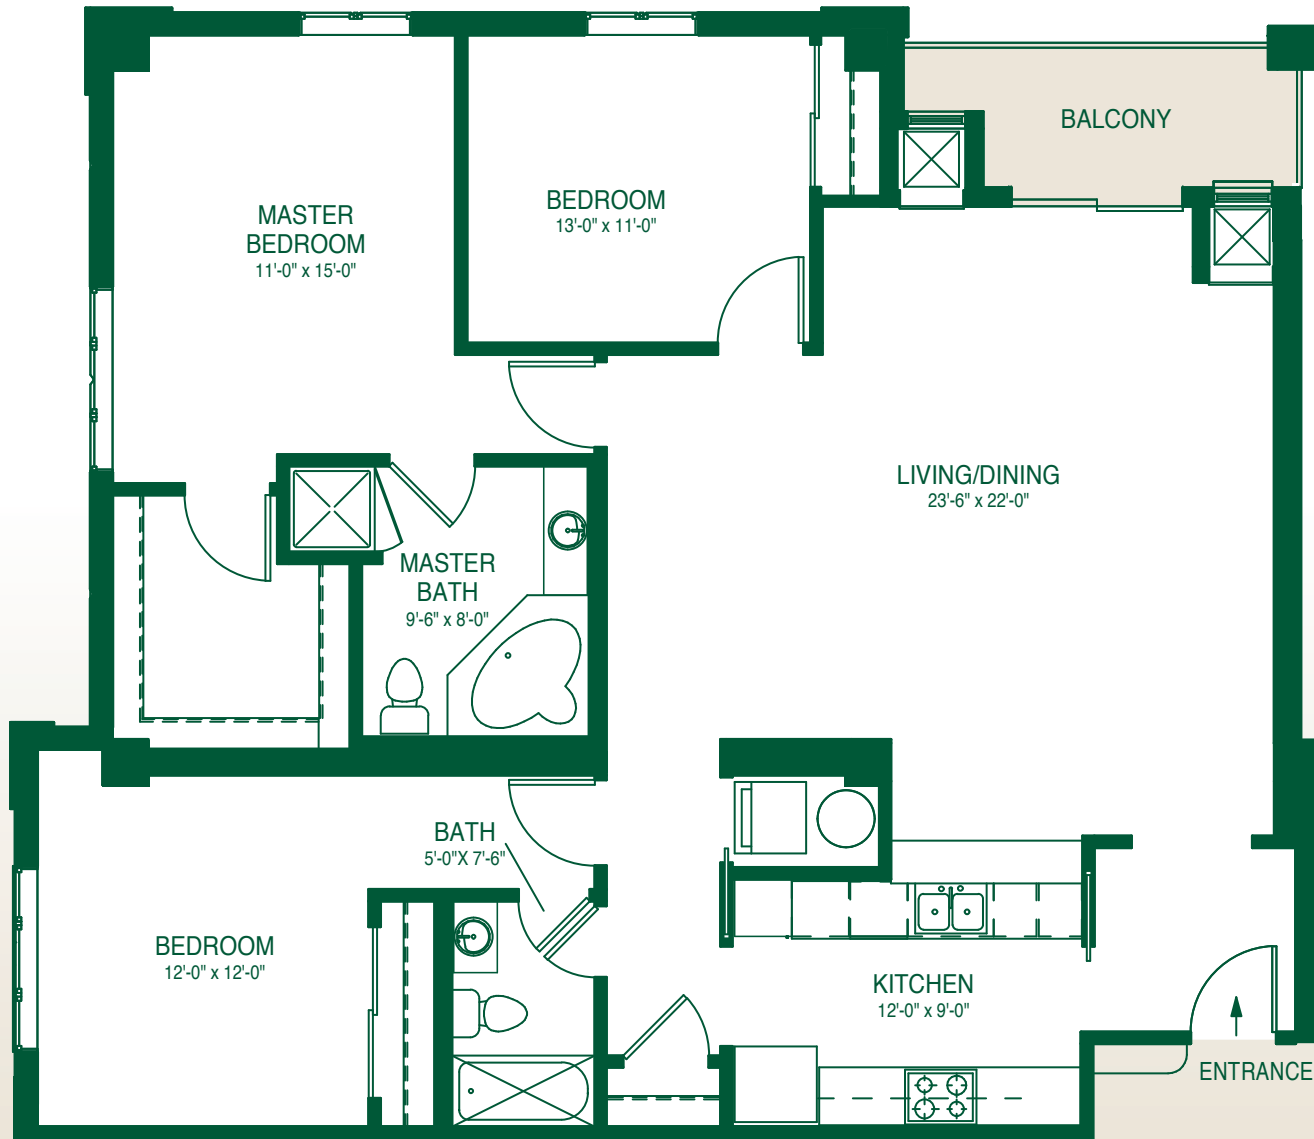

Chateau
at Lake Saint Louis

Fremont

1586 Sq. Ft. (Plus 68 Sq. Ft. Balcony)