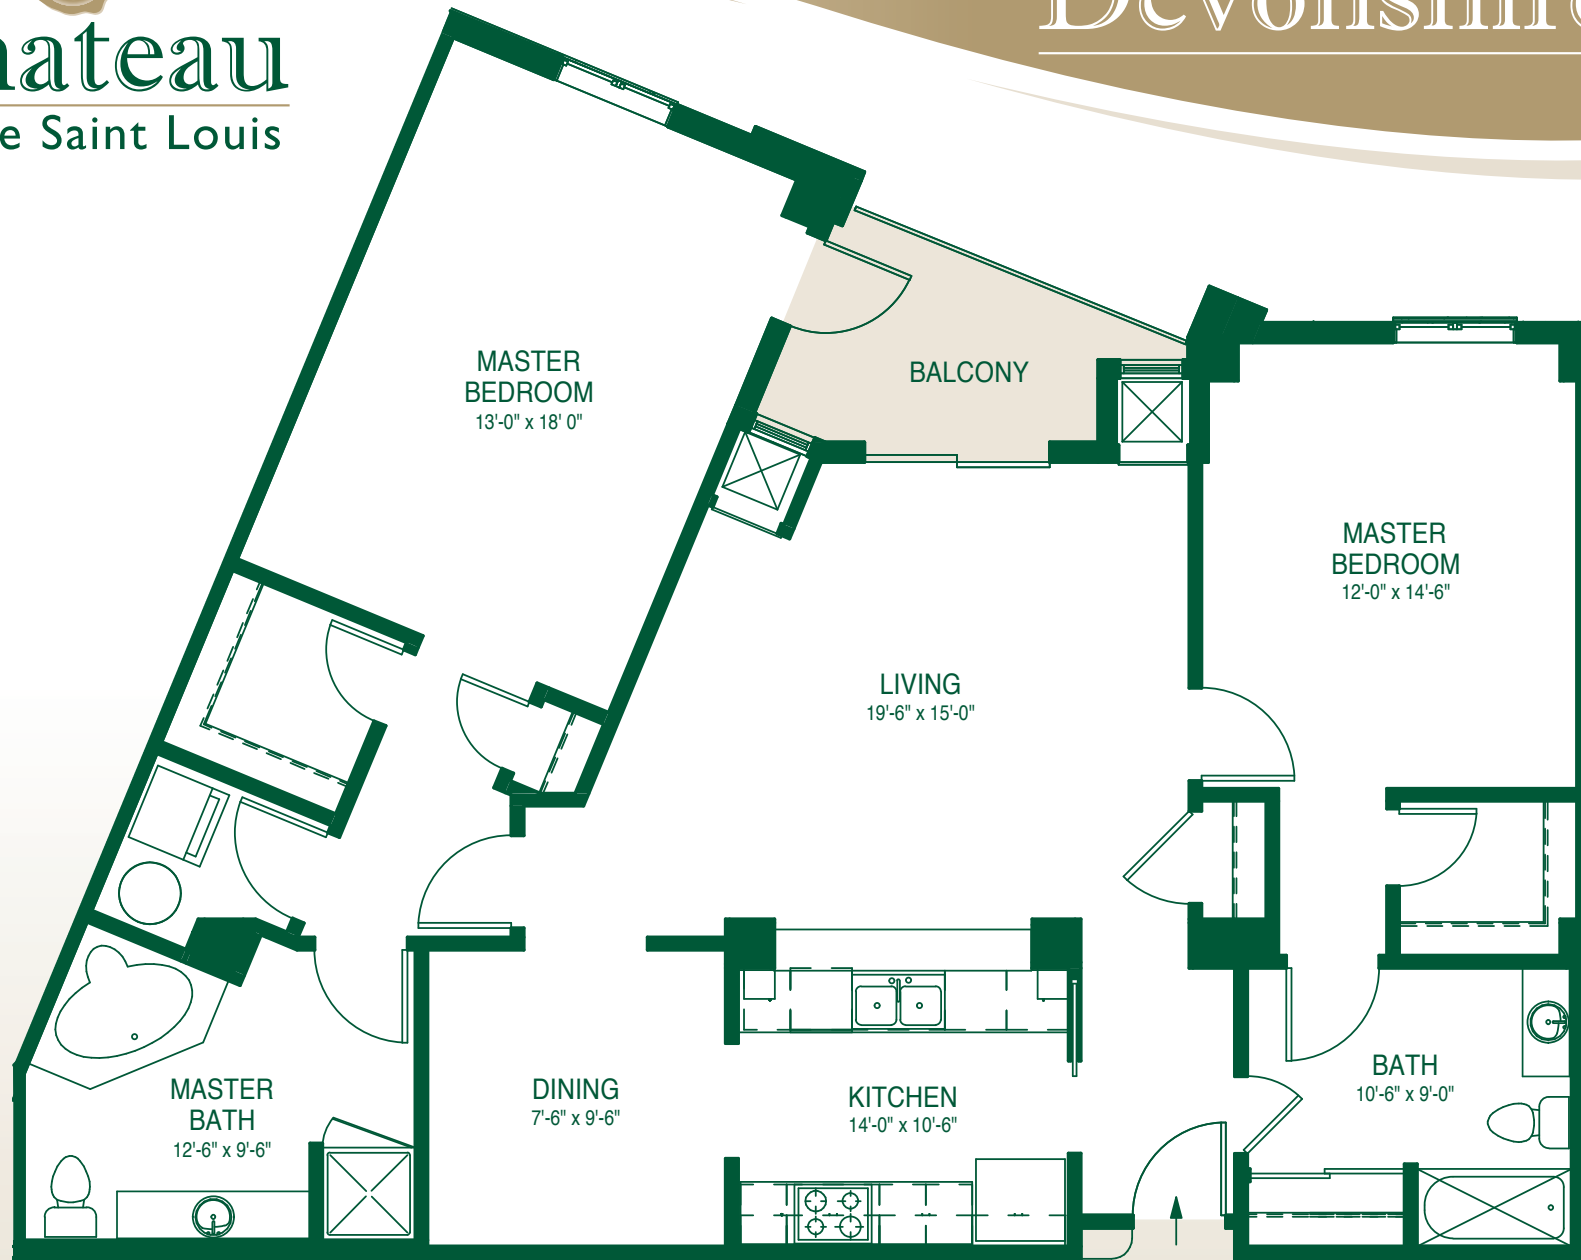

Chateau
at Lake Saint Louis

Devonshire III

1490 Sq. Ft. (Plus 68 Sq. Ft. Balcony)

ENTRANCE