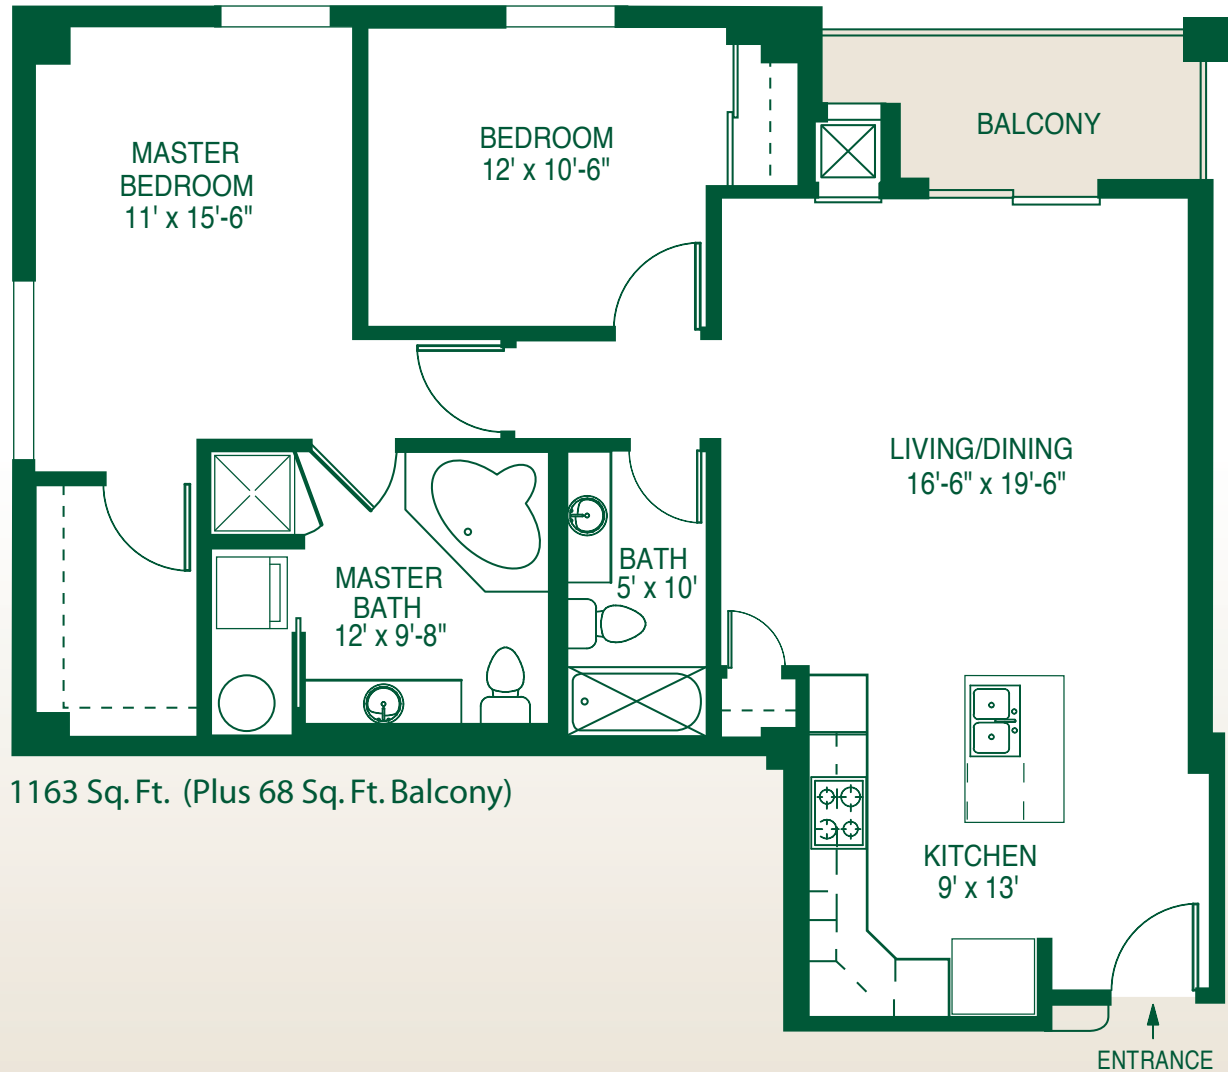

Chateau
at Lake Saint Louis

Cambridge III

1163 Sq. Ft. (Plus 68 Sq. Ft. Balcony)